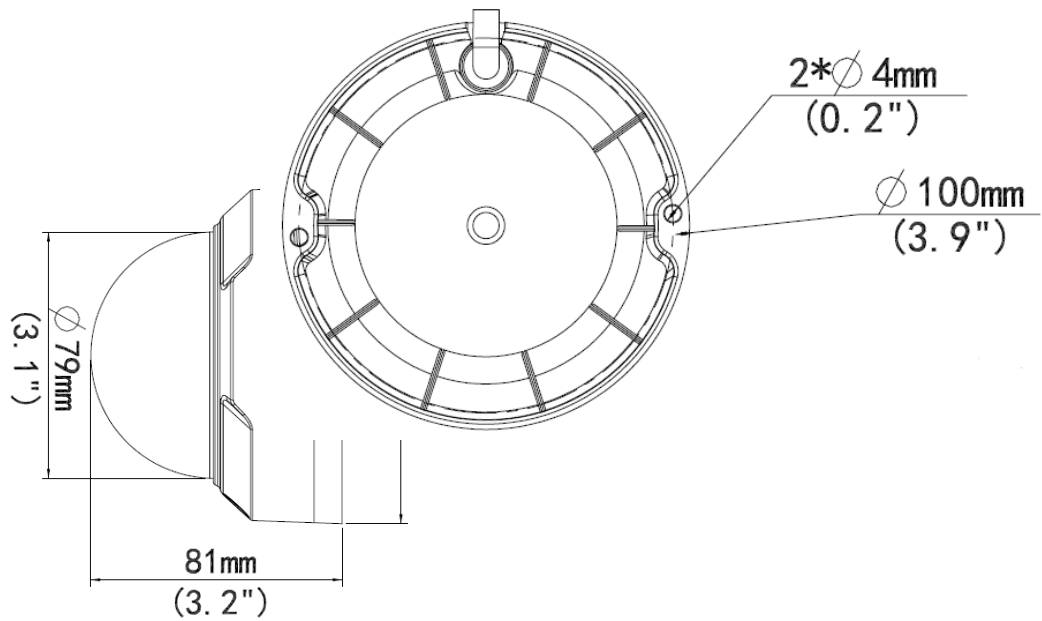

Working Environment	-30°C ~ +60°C (-22°F ~ 140°F), Humidity :10%~90% RH(non-condensing)
Ingress Protection	IP67
Vandal Resistant	IK10

Dimensions

Accessories

Installation mode	Accessories	Description
Ceiling mount	Mounting pedestal is included in the product package	For indoor ceiling installation

*Product specifications and availability are subject to change without notice.